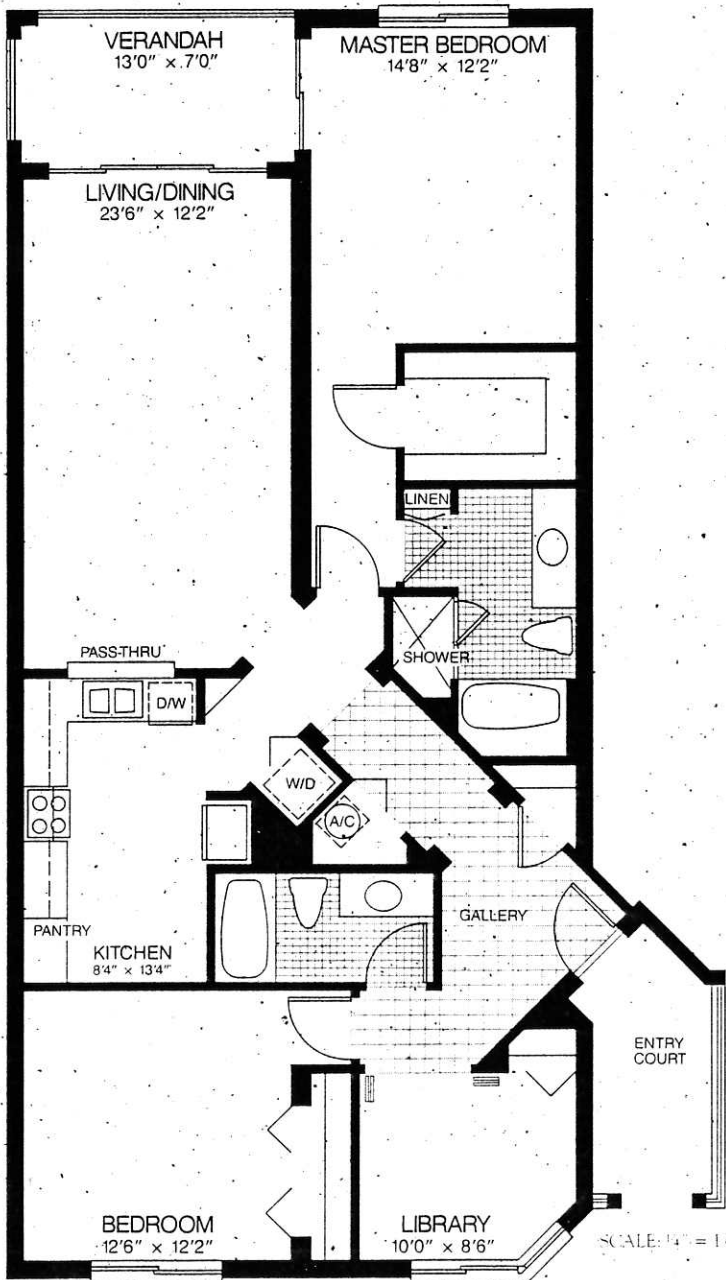

B

Two Bedroom, Two Bath, Library

Total Living Area 1,551 sq. ft.
Air Conditioned Living Area 1,352 sq. ft.
Courtyard 71 sq. ft.
Verandah 88 sq. ft.

© JMC Communities of St. Petersburg, Inc.
8/92