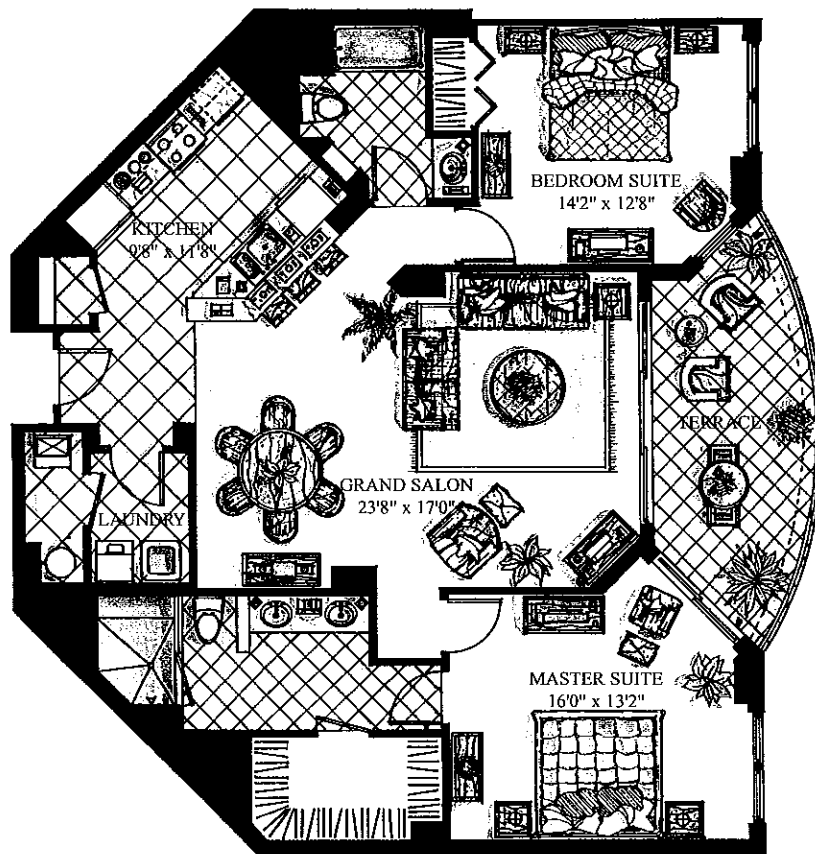

Residence E

© 2005 JMC Communities

2 Bedroom/2 Bath

Interior Living Area 1,405 Sq Ft

Terrace 220 Sq Ft

Total 1,625 Sq Ft

All dimensions are approximate. Developer reserves the right to alter design or substitute materials of comparable value as deemed advisable or necessary by builder or architect. Views vary by home and building locations. Square footage is measured from interior wall to interior wall.