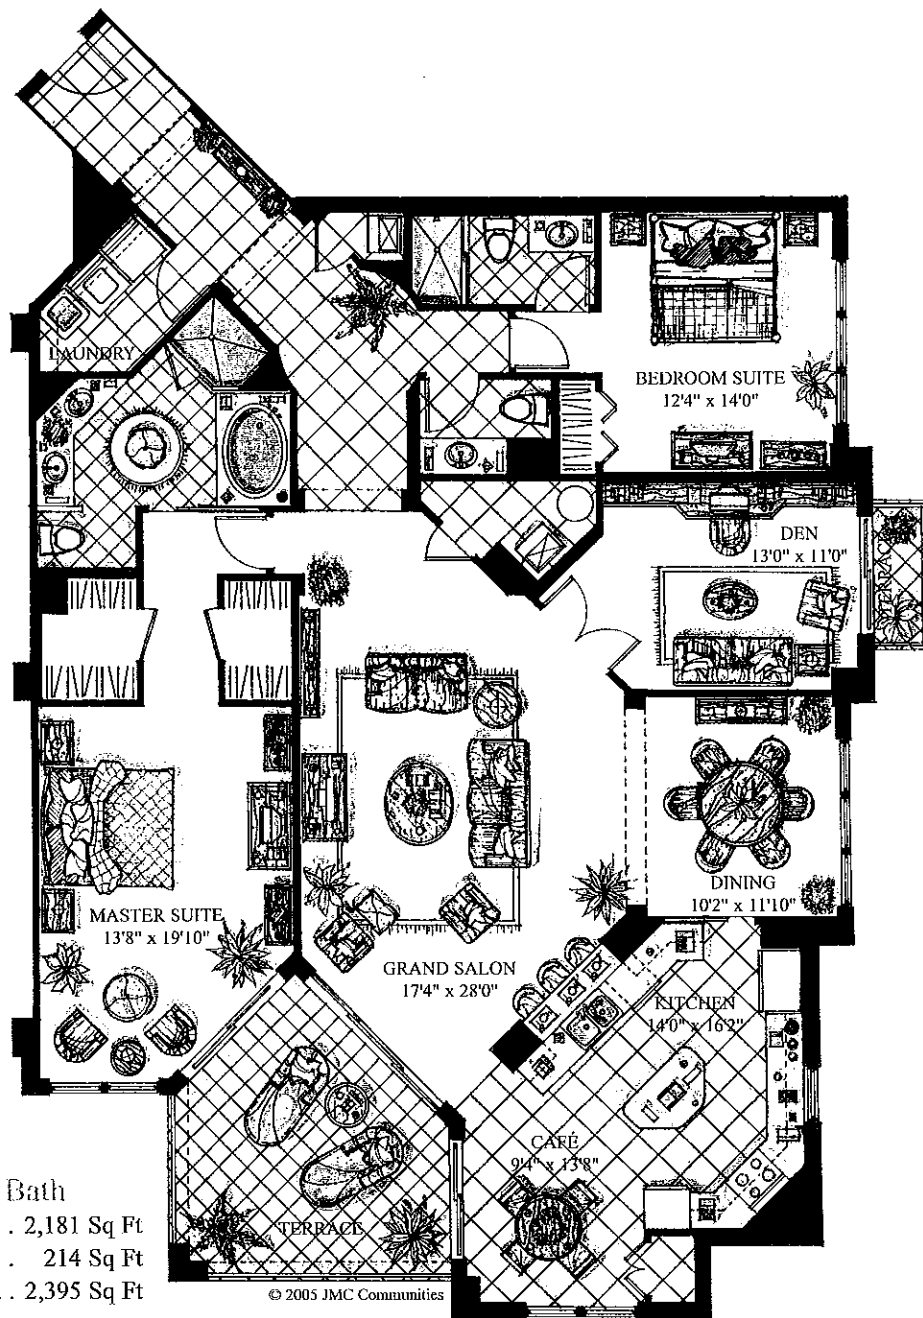

Residence D

2 Bedroom/2 1/2 Bath
 Interior Living Area ... 2,181 Sq Ft
 Terrace 214 Sq Ft
 Total 2,395 Sq Ft

© 2005 JMC Communities

All dimensions are approximate. Developer reserves the right to alter design or substitute materials of comparable value as deemed advisable or necessary by builder or architect. Views vary by home and building locations. Square footage is measured from interior wall to interior wall.